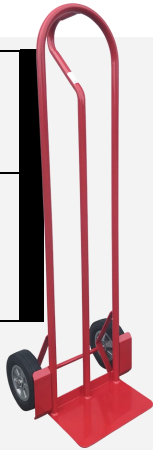

### DELIVERY HAND TRUCKS

Available in 8" Semi-pneumatic wheels or 10" Pneumatic

**\$129.98** EA

WHEN YOU BUY 3

**\$139.98** EA

8" SEMI PNEUMATIC  
#WEL-HANDTRUCK-8S

**\$139.98** EA

WHEN YOU BUY 3

**\$149.98** EA

10" PNEUMATIC  
#WEL-HANDTRUCK-10P

- Straight loop handle 52"H with wheel fenders
- Ergonomic "D" handle for one handed use
- All welded construction from sturdy 1" tubing
- 7"D x 12.625"W 10GA toe plate
- 10" x 4" Pneumatic wheels
- OA dimensions 52"H x 19.75"W
- Capacity 500 lbs
- Weight 25 lbs
- Made in Canada